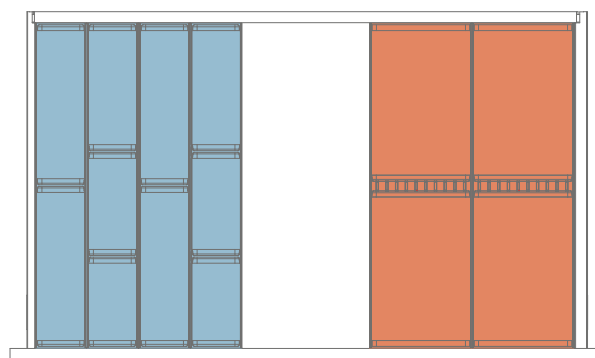

# SPECIFICHE E CARATTERISTICHE — SPECIFICATIONS AND FEATURES

EXAMPLE 2

DRAWER SIZE: 600mm

EXAMPLE 3

DRAWER SIZE: 600mm

EXAMPLE 4

DRAWER SIZE: 900mm

EXAMPLE 5