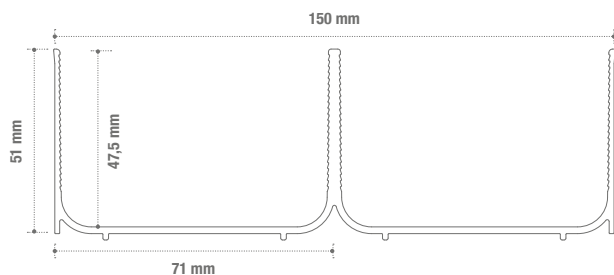

It is available in 3 different finishes and equipped with plastic end caps and dividers in matching colour that can be placed as needed thanks to an innovative snap-fit system.

EXAMPLE 1

DRAWER SIZE: 600mm

# SPECIFICHE E CARATTERISTICHE — SPECIFICATIONS AND FEATURES

EXAMPLE 2

DRAWER SIZE: 600mm

EXAMPLE 3

DRAWER SIZE: 600mm

EXAMPLE 4

DRAWER SIZE: 900mm

EXAMPLE 5

DRAWER SIZE: 900mm

## DIMENSIONI — DIMENSIONS

PROFILO PORTAPOSATE DOPPIO IN ALLUMINIO  
DOUBLE DRAWER DIVIDER IN ALUMINIUM

ART.5500

PROFILO PORTAPOSATE SINGOLO IN ALLUMINIO  
SINGLE DRAWER DIVIDER IN ALUMINIUM

ART.5501