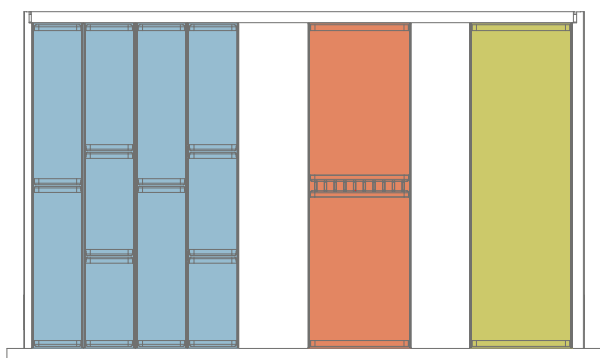

# SPECIFICHE E CARATTERISTICHE — SPECIFICATIONS AND FEATURES

EXAMPLE 2

DRAWER SIZE: 600mm

EXAMPLE 3

DRAWER SIZE: 600mm

EXAMPLE 4

DRAWER SIZE: 900mm

EXAMPLE 5