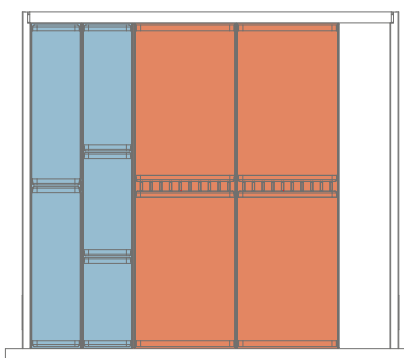

EXAMPLE 3

DRAWER SIZE: 600mm